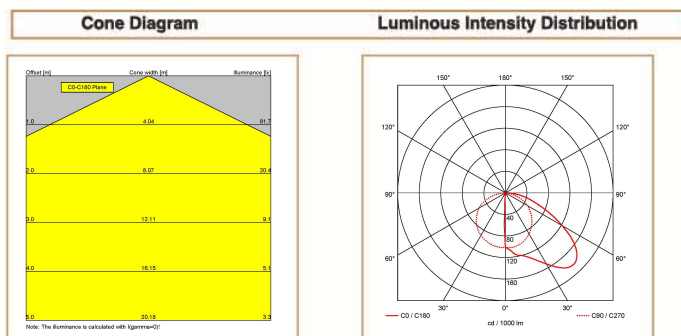

Light Distribution

All Luminaires are electrical tested & protection tested according to the standard (IEC 598)