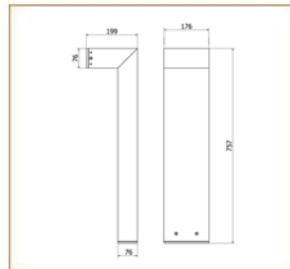

Basic Data

Material	Die Cast Aluminum
Finishing	Electrostatic Painting
Optics	Lens
Weight	4.597 kg
IP	65
IK	08
Suspension	Ground Mounted
Additional Data	

Specifications

Art No.	WAT	CCT	CRI	LED	Angle TL	Ø
74510-PL-	9	3000	70	3	127 _ 259	
74511-PL-	9	5000	70	3	127 267	

Dimensions

Light Distribution

All Luminaires are electrical tested & protection tested according to the standard (IEC 598)